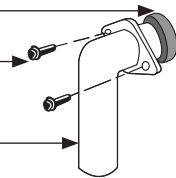

Fiber Gasket

Backup Flange

Screws (x3)

Mounting Ring

Snap Ring

Cushion Mount

Lower Mounting Ring

Drain Elbow Kit - 1026

Rubber Gasket

Screws

Drain Elbow

Replacement Power Cord Kit

1024

Illustrated Parts

Garbage Disposals

MODEL

GXP33c

Optional: Unjamming Wrench 1037

Other Available Accessories

Air Switch Remote Controller

- Installs into existing sink hole to operate disposer with plunger air switch.
- Perfect application for island countertops or where electrical switch is unavailable.
- No wiring connections or code restrictions.